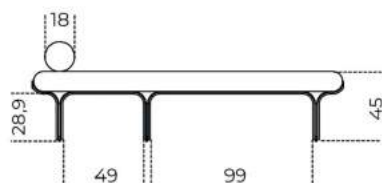

Additional stitching is required for elements with leather upholstery compared to elements with fabric upholstery.

Cm (L x P x H)
190 x 80 x 45

Inches (L x P x H)
75 x 31½ x 17¾

Finishes

Wood

Bianco Camargue
opaque lacquered